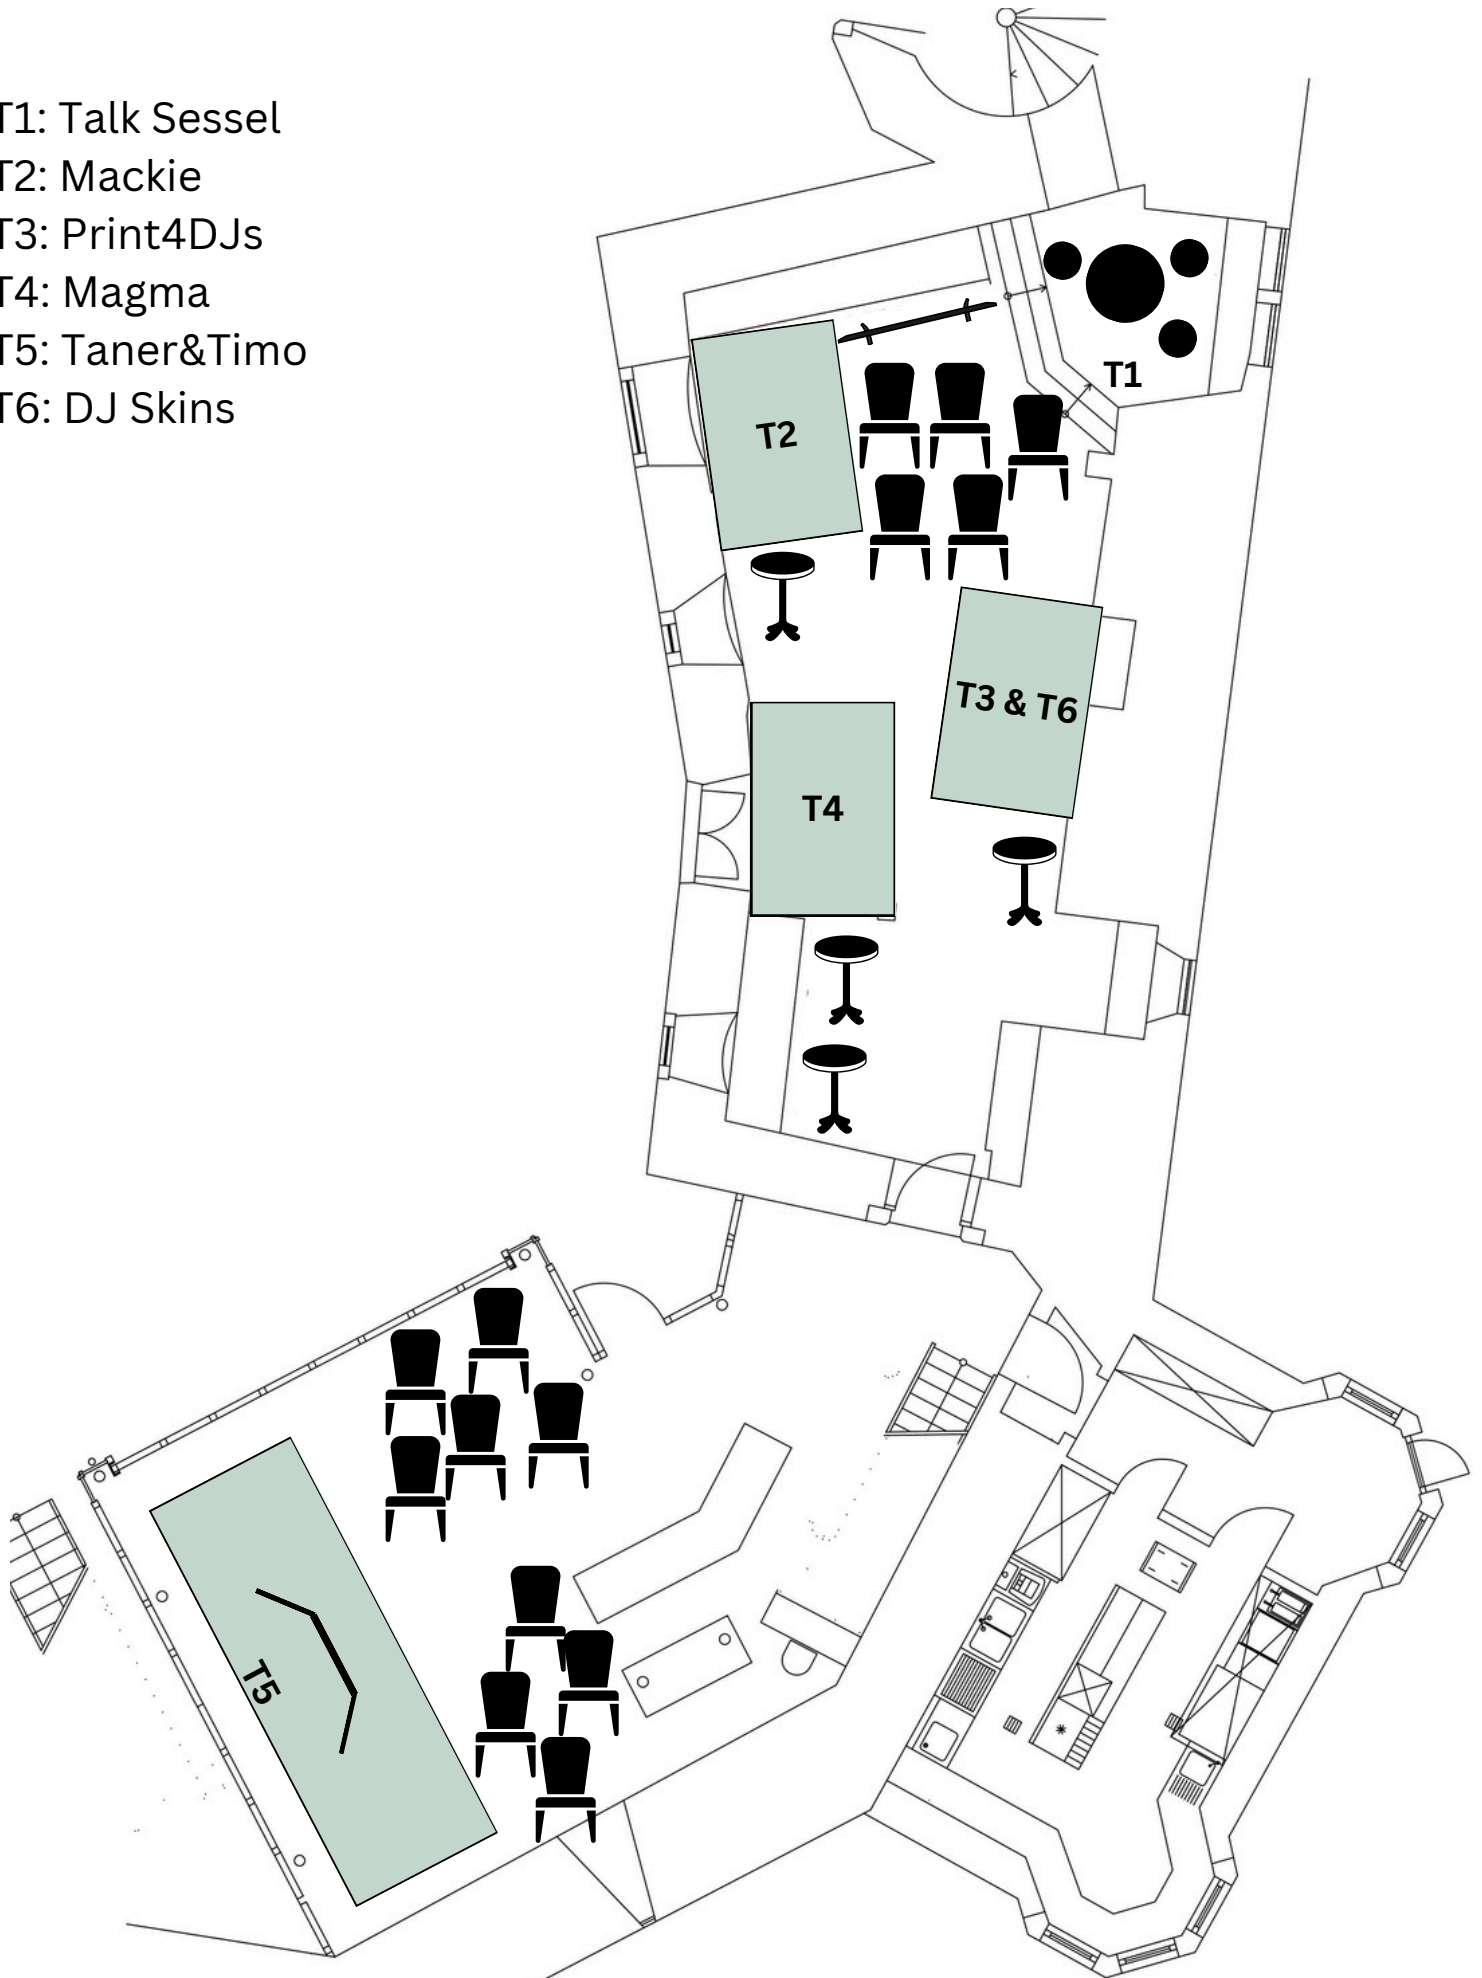

# TALK AREA

EG (FRÜHSTÜCKSSAAL)

- T1: Talk Sessel
- T2: Mackie
- T3: Print4DJs
- T4: Magma
- T5: Taner&Timo
- T6: DJ Skins