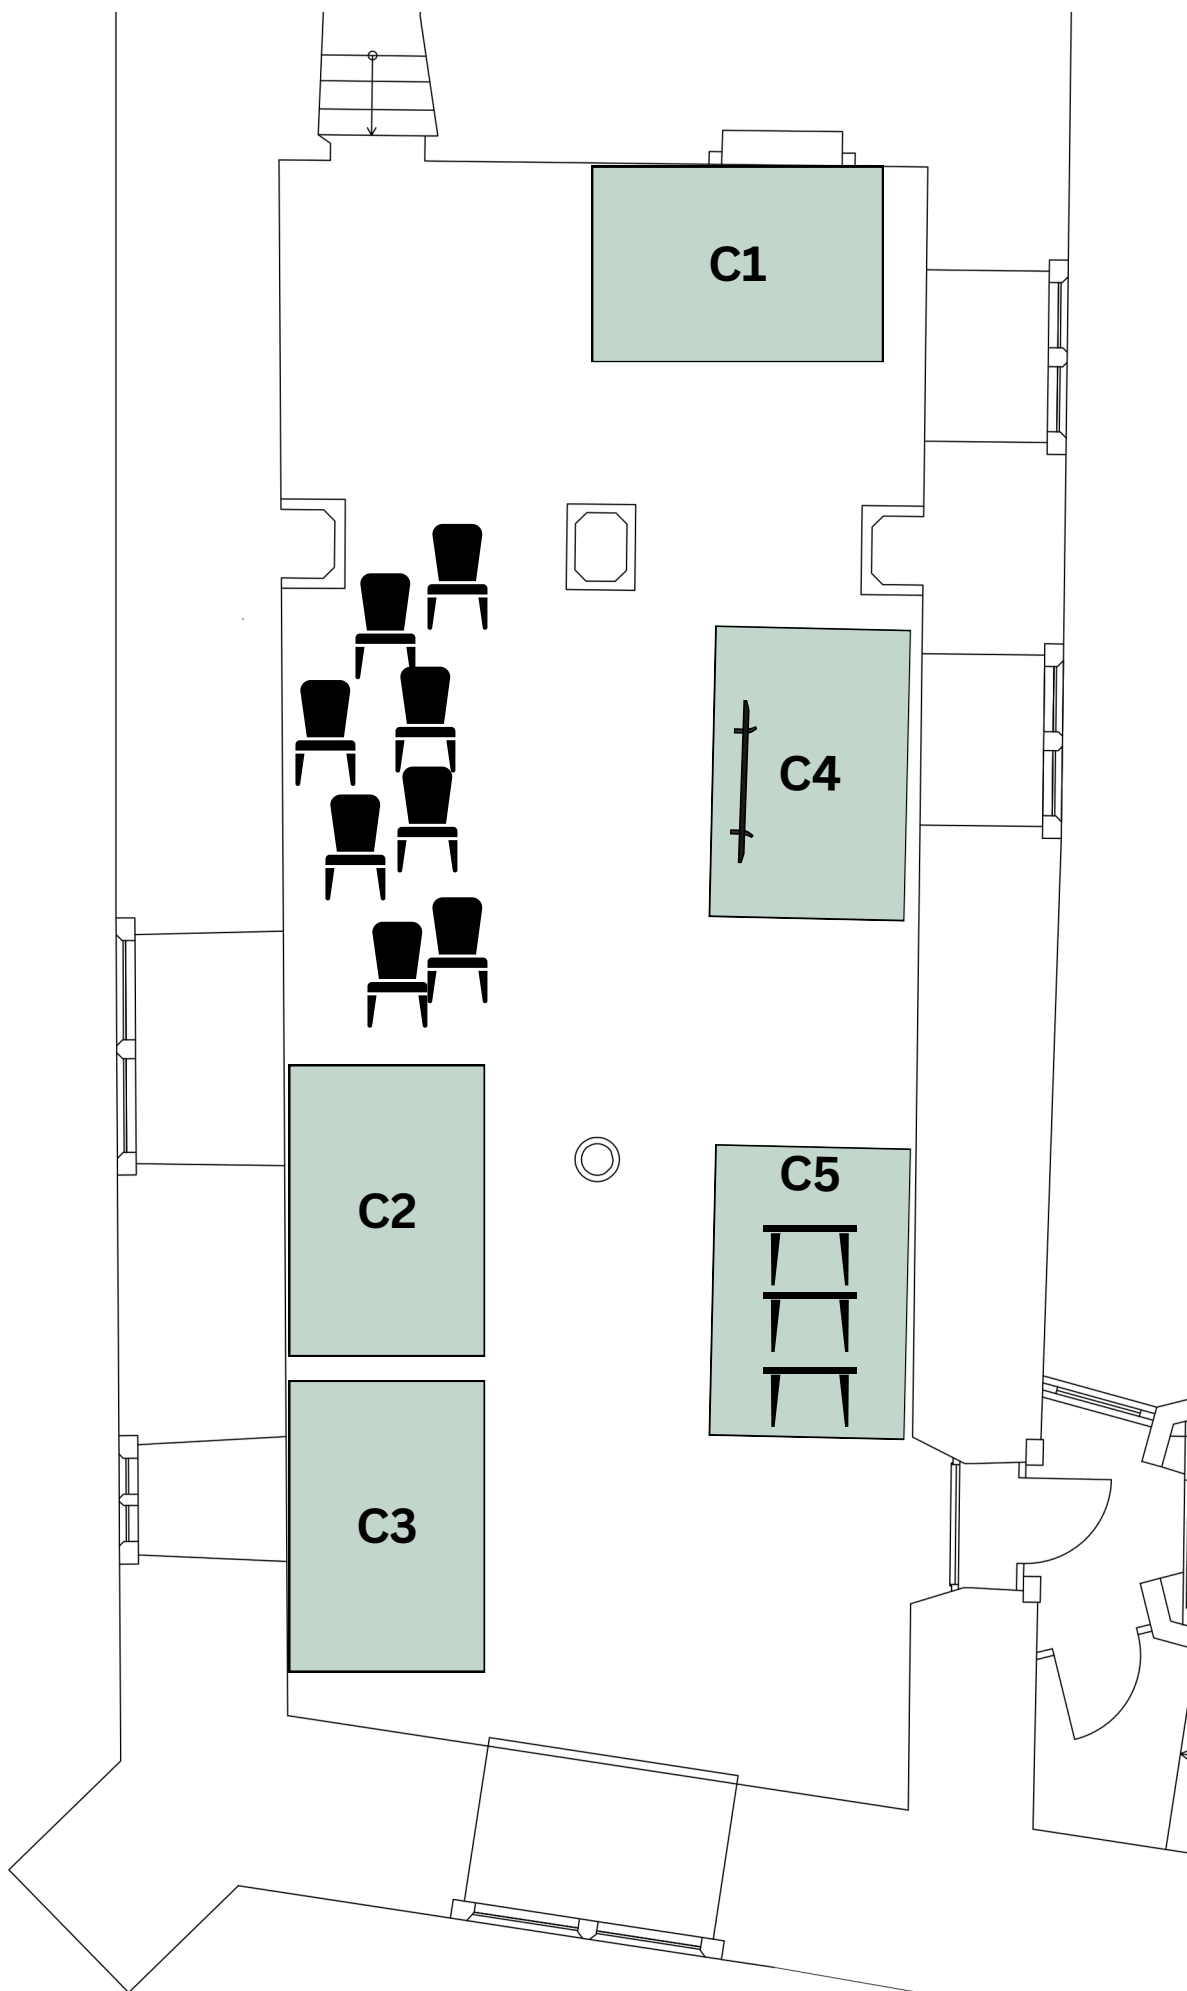

COMMUNITY AREA BY DJ ALLIANZ

1.OG (RITTERSAAL)

- C1: Humpster
- C2: HK Audio
- C3: Steinigke
- C4: DJ Allianz
- C5: Denon DJ
  (DJ Allianz)