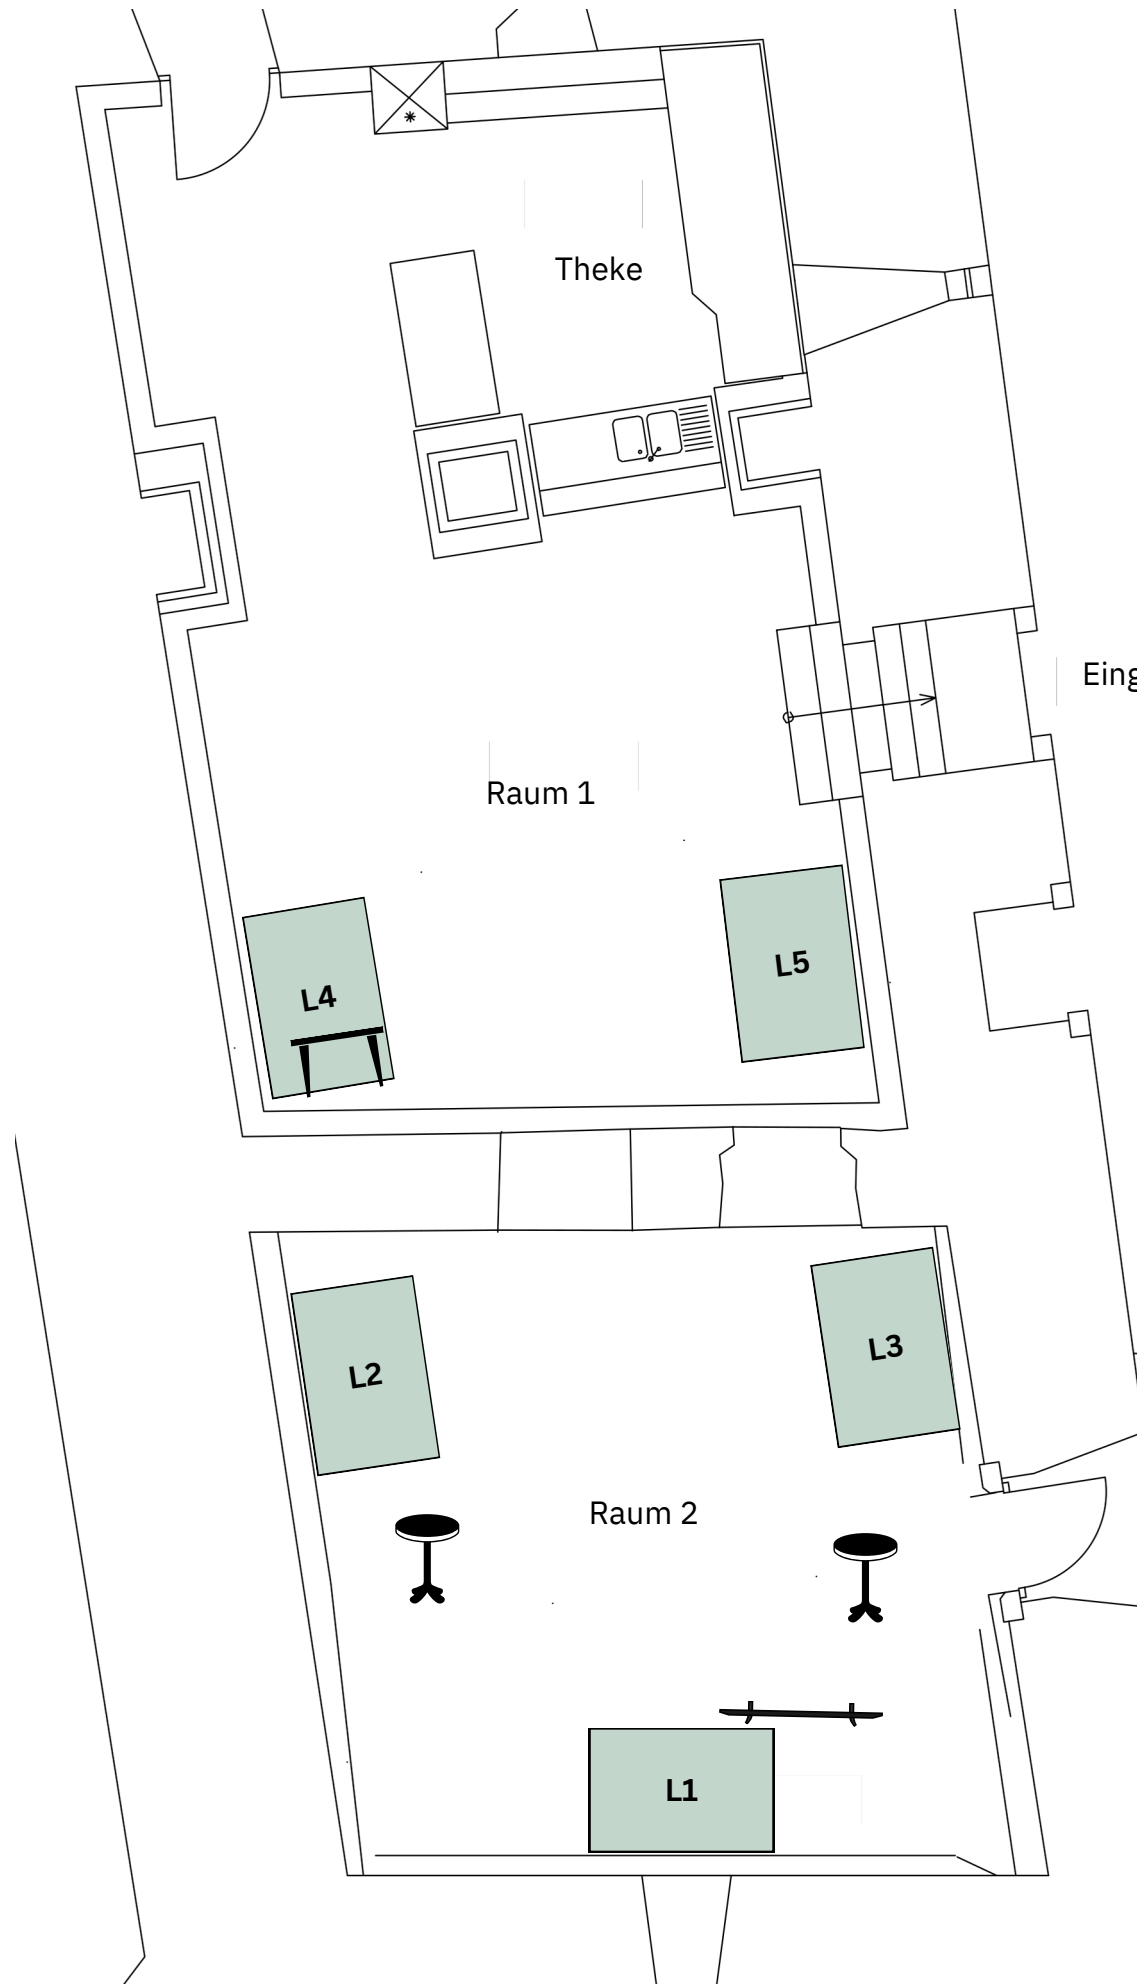

LIGHT AREA

UG (HERRENBAU)

- L1: Chauvet DJ
- L2: Pro Lighting + Soundswitch
- L3: Maestro DMX
- L4: Wolfmix
- L5: ApeLabs